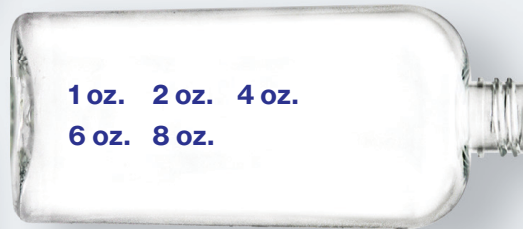

PET Wholesale Bottles By KING

Bullet

Boston Round

Square

Countertop Foamer

Cylinder Round

Cosmo Oval

Modern Round

Oblong

Foamer Style Cylinder Round

Also Available
in PCR!

Looking for the perfect PET package? Call your sales representative at 1-800-787-7587 for more information on our complete line of King PET Bottles and Jars.