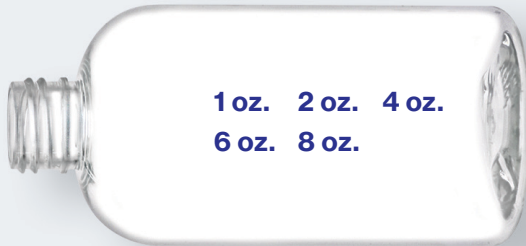

PET Wholesale Bottles By KING

Bullet

Boston Round

Square

Countertop Foamer

Cylinder Round

Cosmo Oval

Modern Round

Oblong

Foamer Style Cylinder Round

Also Available
in PCR!

Looking for the perfect PET package? Call your sales representative at 1-800-787-7587 for more information on our complete line of King PET Bottles and Jars.