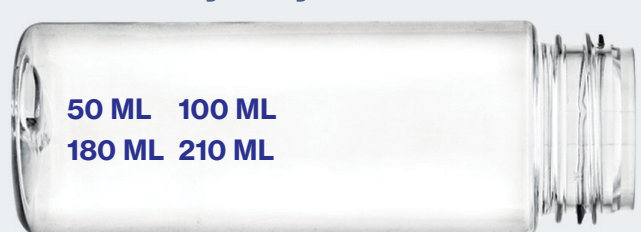

PET Wholesale Bottles By KING

Bullet

Boston Round

Square

Countertop Foamer

Cylinder Round

Cosmo Oval

Modern Round

Oblong

Foamer Style Cylinder Round

Also Available
in PCR!

Looking for the perfect PET package? Call your sales representative at 1-800-787-7587 for more information on our complete line of King PET Bottles and Jars.