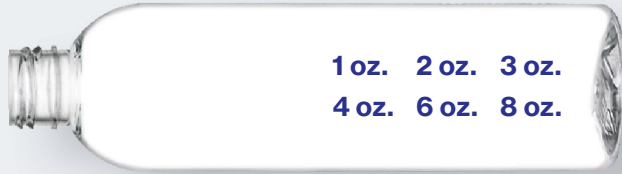

PET Wholesale Bottles By KING

Bullet

Boston Round

Square

Countertop Foamer

Cylinder Round

Cosmo Oval

Modern Round

Oblong

Foamer Style Cylinder Round

Also Available
in PCR!

Looking for the perfect PET package? Call your sales representative at 1-800-787-7587 for more information on our complete line of King PET Bottles and Jars.