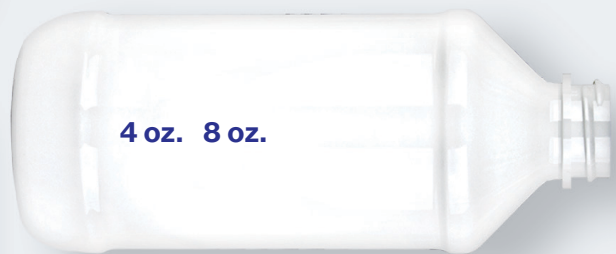

PET Wholesale Bottles By KING

Bullet

Boston Round

Square

Countertop Foamer

Cylinder Round

Cosmo Oval

Modern Round

Oblong

Foamer Style Cylinder Round

Also Available
in PCR!

Looking for the perfect PET package? Call your sales representative at 1-800-787-7587 for more information on our complete line of King PET Bottles and Jars.