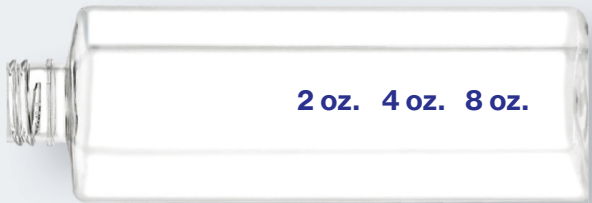

PET Wholesale Bottles By KING

Bullet

Boston Round

Square

Countertop Foamer

Cylinder Round

Cosmo Oval

Modern Round

Oblong

Foamer Style Cylinder Round

Also Available
in PCR!

Looking for the perfect PET package? Call your sales representative at 1-800-787-7587 for more information on our complete line of King PET Bottles and Jars.