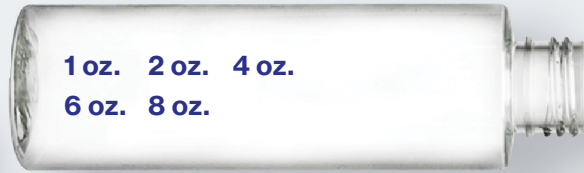

PET Wholesale Bottles By KING

Bullet

Boston Round

Square

Countertop Foamer

Cylinder Round

Cosmo Oval

Modern Round

Oblong

Foamer Style Cylinder Round

Also Available
in PCR!

Looking for the perfect PET package? Call your sales representative at 1-800-787-7587 for more information on our complete line of King PET Bottles and Jars.